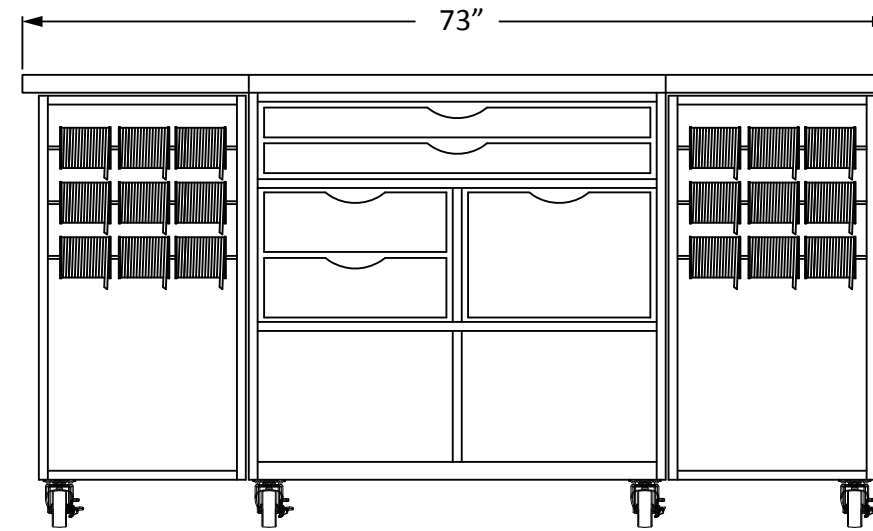

Floraline Mobile Work Cart

A new workspace solution to use throughout the store. You'll have everything you need for floral work right at your fingertips. The compact size moves through the store easily. Open it up for a new work area. Great for high demand times of year.

- Folding work counter.
- Storage drawers.
- Flat storage for tissue paper.
- Ribbon rack.
- Paper towel rack.
- Magnetic strip for scissors.
- Safe storage for spray bottles.
- Extra storage areas for vases.
- Heavy duty, easy rolling casters.