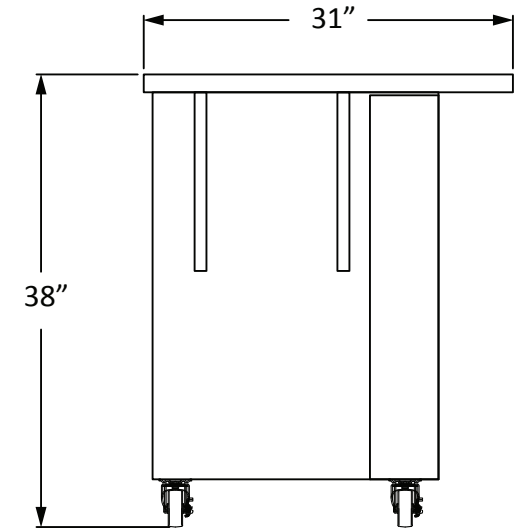

Floraline Mobile Work Cart

A new workspace solution to use throughout the store. You'll have everything you need for floral work right at your fingertips. The compact size moves through the store easily. Open it up for a new work area. Great for high demand times of year.

- •Folding work counter.
- •Storage drawers.
- •Flat storage for tissue paper.
- •Ribbon rack.
- •Paper towel rack.
- •Magnetic strip for scissors.
- •Safe storage for spray bottles.
- •Extra storage areas for vases.
- •Heavy duty, easy rolling casters.

Mobile Floral Cart

Floraline Display Products Corporation - www.floraline.com

38160 Western Parkway Willoughby, Ohio 44904 Phone: (440) 975-9449 or 800-239-3722 Fax: (440) 918-9043

Disclaimer Notice: Product specifications, drawings, materials, construction methods, pricing and availability subject to change without notice.

Floraline Display Products Corporation - www.floraline.com

38160 Western Parkway Willoughby, Ohio 44904 Phone: (440) 975-9449 or 800-239-3722 Fax: (440) 918-9043

Disclaimer Notice: Product specifications, drawings, materials, construction methods, pricing and availability subject to change without notice.